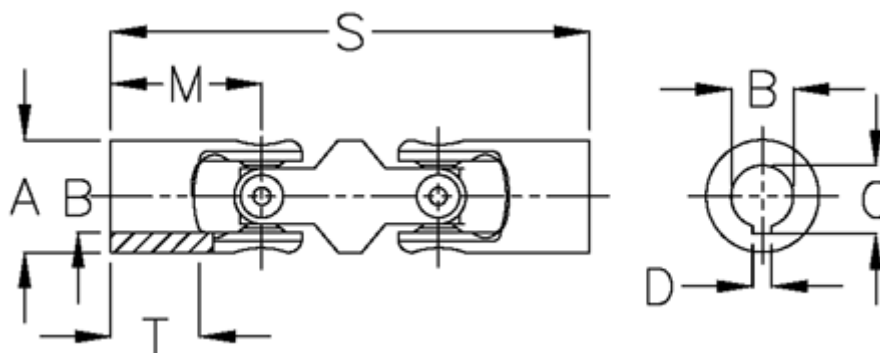

Article number: 07620303

Description: Double cross joint w/needle bearing
0.620.303

Measures

A	= 20
B H7	= 12
C	= 13.8
D	= 4
M	= 31
MD max N m	= 15
s	= 88
T	= 18